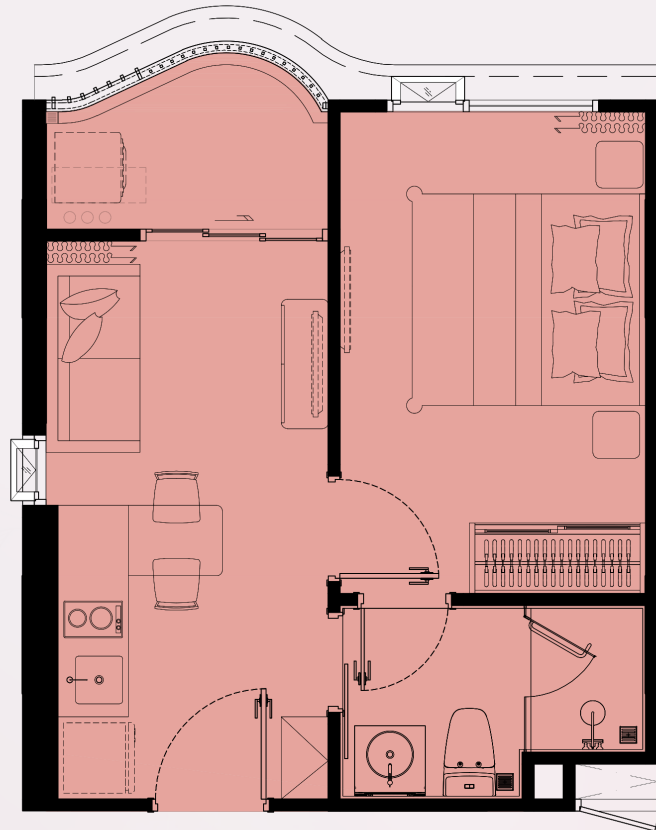

*the*TITLE

UNIT PLAN

Coralina
KAMALA

1 BEDROOM M

1BMB

33 SQ.M.

*COMPANY RESERVES THE RIGHT TO AMEND THE TERMS AND CONDITIONS, AT ANY TIME WITHOUT PRIOR NOTICE.
*THE IMAGES SHOWN ARE COMPUTER GENERATED. ANY CHANGE CAN BE APPLIED WITHOUT NOTICE. ALL RIGHTS RESERVED

*the*TITLE

UNIT PLAN

Coralina
KAMALA

1 BEDROOM M

1BMC1

30 SQ.M.

*COMPANY RESERVES THE RIGHT TO AMEND THE TERMS AND CONDITIONS, AT ANY TIME WITHOUT PRIOR NOTICE.
*THE IMAGES SHOWN ARE COMPUTER GENERATED. ANY CHANGE CAN BE APPLIED WITHOUT NOTICE. ALL RIGHTS RESERVED