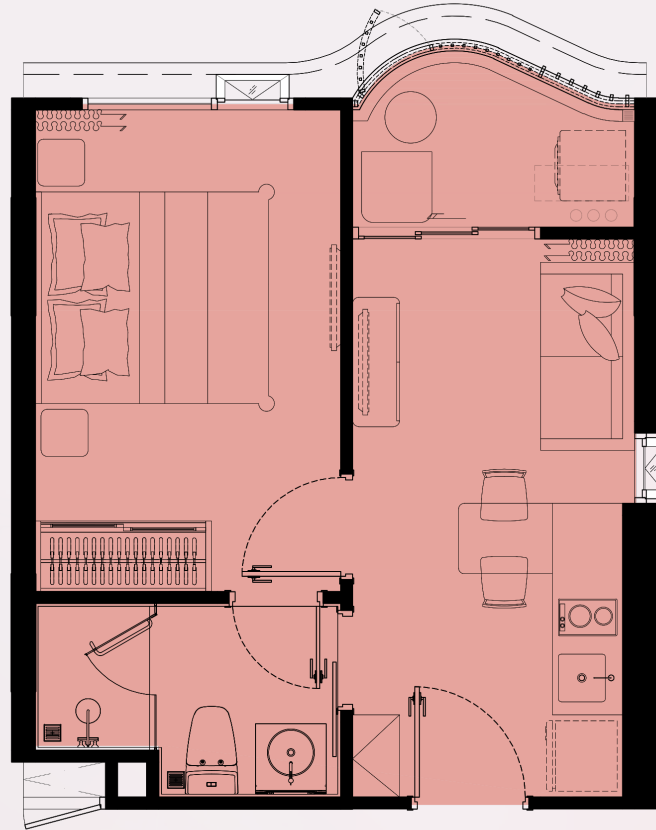

UNIT PLAN

Coralina
KAMALA

1 BEDROOM M

1BMG4

31 SQ.M.

*COMPANY RESERVES THE RIGHT TO AMEND THE TERMS AND CONDITIONS, AT ANY TIME WITHOUT PRIOR NOTICE.

*THE IMAGES SHOWN ARE COMPUTER GENERATED. ANY CHANGE CAN BE APPLIED WITHOUT NOTICE. ALL RIGHTS RESERVED

*the*TITLE