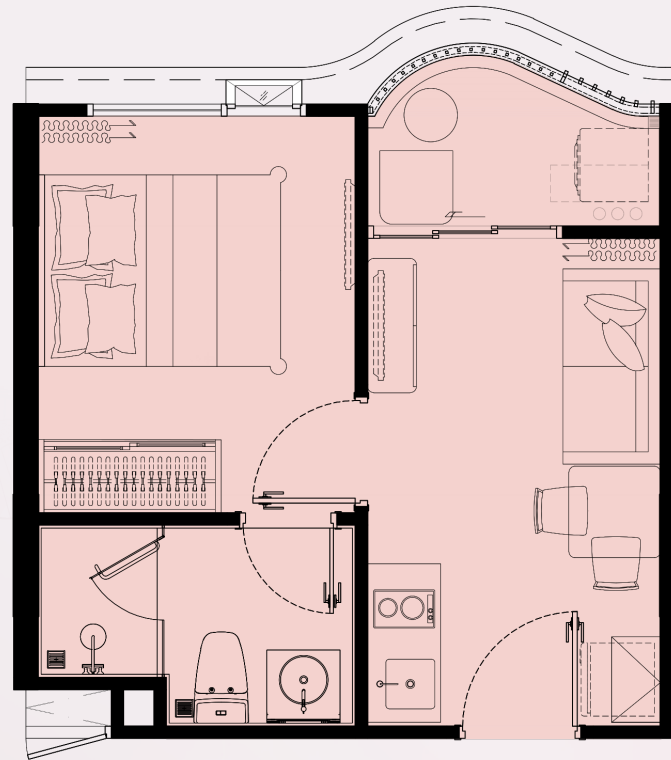

Coralina

KAMALA

UNIT PLAN

UNIT PLAN

Coralina
KAMALA

1 BEDROOM S

1BSC1

26 SQ.M.

*the*TITLE

UNIT PLAN

Coralina
KAMALA

1 BEDROOM S

1BSC1M

26 SQ.M.

*COMPANY RESERVES THE RIGHT TO AMEND THE TERMS AND CONDITIONS, AT ANY TIME WITHOUT PRIOR NOTICE.
*THE IMAGES SHOWN ARE COMPUTER GENERATED. ANY CHANGE CAN BE APPLIED WITHOUT NOTICE. ALL RIGHTS RESERVED