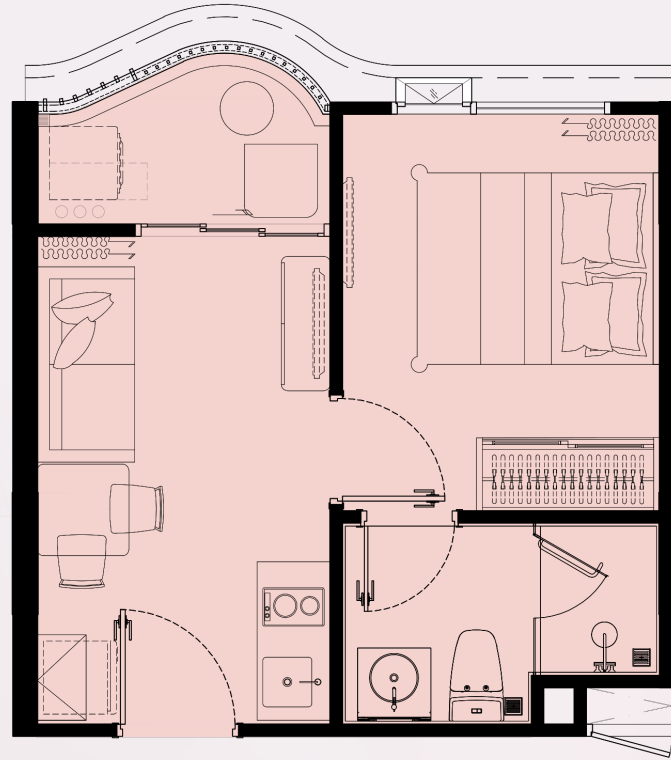

Coralina

KAMALA

UNIT PLAN

UNIT PLAN

Coralina
KAMALA

1 BEDROOM S

1BSC1

26 SQ.M.

*the*TITLE

UNIT PLAN

Coralina
KAMALA

1 BEDROOM S

1BSC1M

26 SQ.M.

*COMPANY RESERVES THE RIGHT TO AMEND THE TERMS AND CONDITIONS, AT ANY TIME WITHOUT PRIOR NOTICE.
*THE IMAGES SHOWN ARE COMPUTER GENERATED. ANY CHANGE CAN BE APPLIED WITHOUT NOTICE. ALL RIGHTS RESERVED