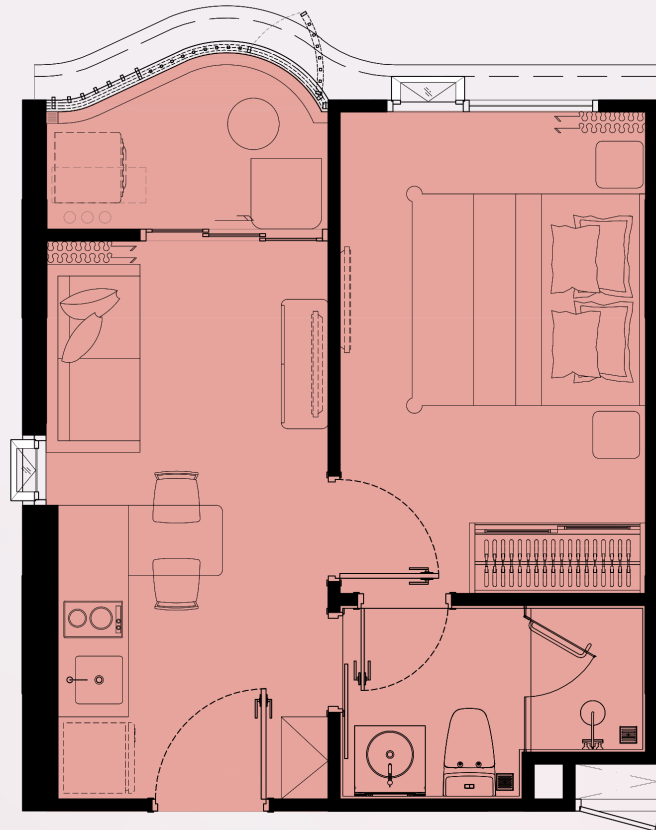

UNIT PLAN

Coralina
KAMALA

1 BEDROOM M

1BM5

30 SQ.M.

*COMPANY RESERVES THE RIGHT TO AMEND THE TERMS AND CONDITIONS, AT ANY TIME WITHOUT PRIOR NOTICE.

*THE IMAGES SHOWN ARE COMPUTER GENERATED. ANY CHANGE CAN BE APPLIED WITHOUT NOTICE. ALL RIGHTS RESERVED

*the*TITLE