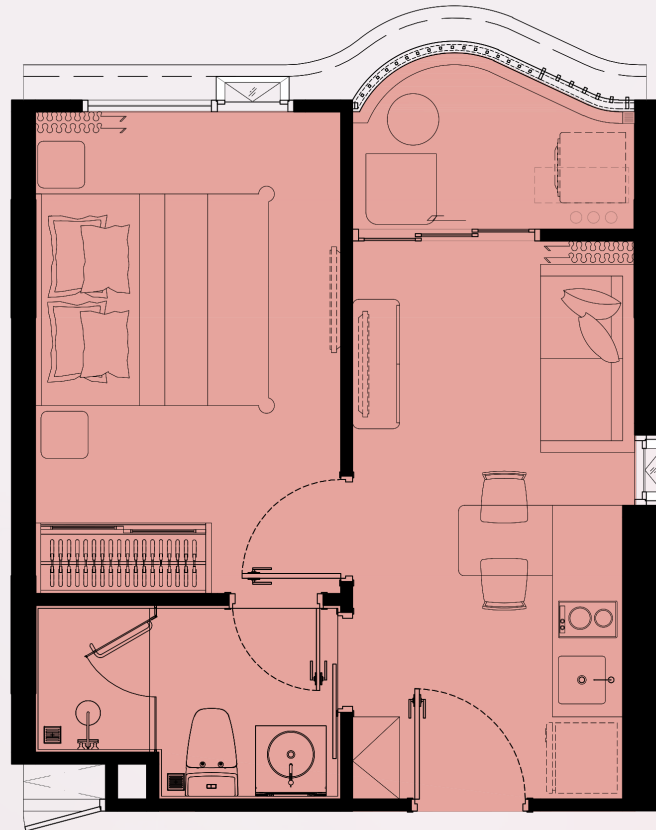

*the*TITLE

UNIT PLAN

Coralina
KAMALA

1 BEDROOM M

1BMC2

31 SQ.M.

*COMPANY RESERVES THE RIGHT TO AMEND THE TERMS AND CONDITIONS, AT ANY TIME WITHOUT PRIOR NOTICE.
*THE IMAGES SHOWN ARE COMPUTER GENERATED. ANY CHANGE CAN BE APPLIED WITHOUT NOTICE. ALL RIGHTS RESERVED

*the*TITLE

UNIT PLAN

Coralina
KAMALA

1 BEDROOM M

1BMC3

31 SQ.M.

*COMPANY RESERVES THE RIGHT TO AMEND THE TERMS AND CONDITIONS, AT ANY TIME WITHOUT PRIOR NOTICE.
*THE IMAGES SHOWN ARE COMPUTER GENERATED. ANY CHANGE CAN BE APPLIED WITHOUT NOTICE. ALL RIGHTS RESERVED