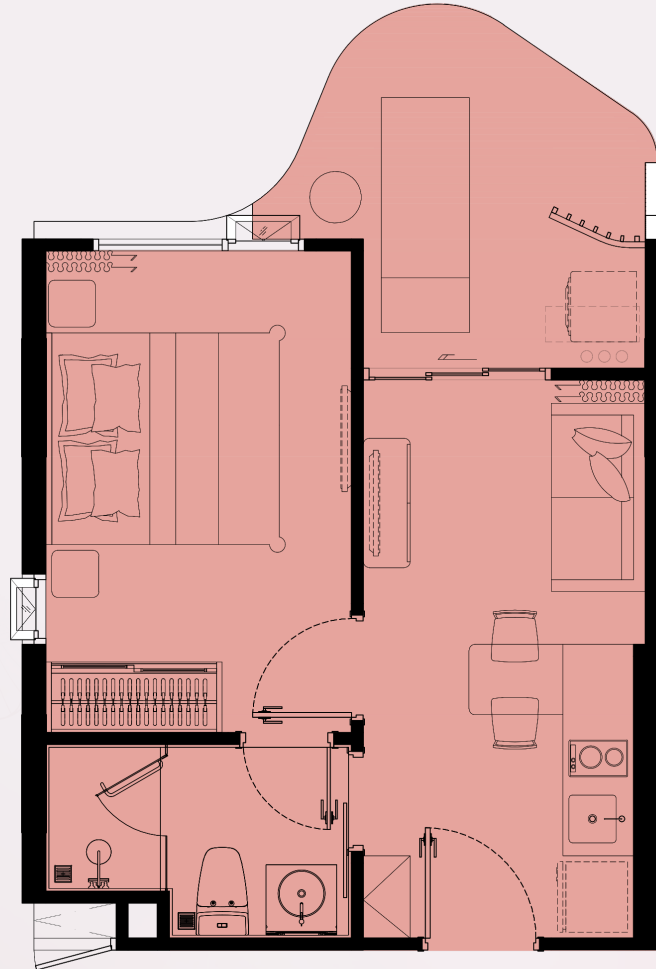

*the*TITLE

UNIT PLAN

Coralina
KAMALA

1 BEDROOM M

1BMAC1

35 SQ.M.

*COMPANY RESERVES THE RIGHT TO AMEND THE TERMS AND CONDITIONS, AT ANY TIME WITHOUT PRIOR NOTICE.

*THE IMAGES SHOWN ARE COMPUTER GENERATED. ANY CHANGE CAN BE APPLIED WITHOUT NOTICE. ALL RIGHTS RESERVED

*the*TITLE

UNIT PLAN

Coralina
KAMALA

1 BEDROOM M

1BMAC2

35 SQ.M.

*COMPANY RESERVES THE RIGHT TO AMEND THE TERMS AND CONDITIONS, AT ANY TIME WITHOUT PRIOR NOTICE.

*THE IMAGES SHOWN ARE COMPUTER GENERATED. ANY CHANGE CAN BE APPLIED WITHOUT NOTICE. ALL RIGHTS RESERVED