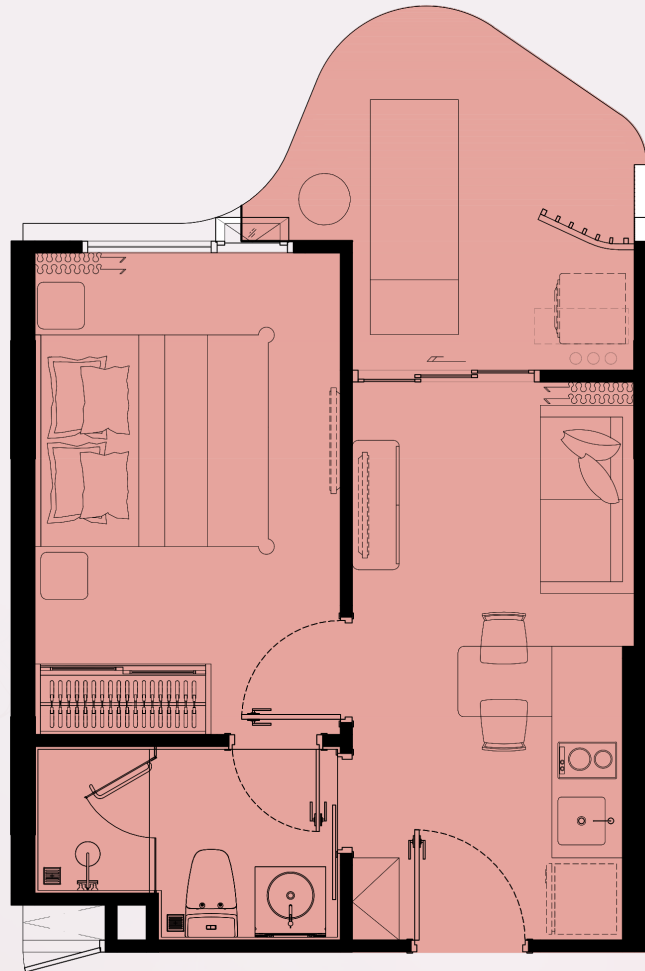

*the*TITLE

UNIT PLAN

Coralina
KAMALA

1 BEDROOM M

1BM

31 SQ.M.

*COMPANY RESERVES THE RIGHT TO AMEND THE TERMS AND CONDITIONS, AT ANY TIME WITHOUT PRIOR NOTICE.

*THE IMAGES SHOWN ARE COMPUTER GENERATED. ANY CHANGE CAN BE APPLIED WITHOUT NOTICE. ALL RIGHTS RESERVED

*the*TITLE

UNIT PLAN

Coralina
KAMALA

1 BEDROOM M

1BMAC1

35 SQ.M.

*COMPANY RESERVES THE RIGHT TO AMEND THE TERMS AND CONDITIONS, AT ANY TIME WITHOUT PRIOR NOTICE.

*THE IMAGES SHOWN ARE COMPUTER GENERATED. ANY CHANGE CAN BE APPLIED WITHOUT NOTICE. ALL RIGHTS RESERVED