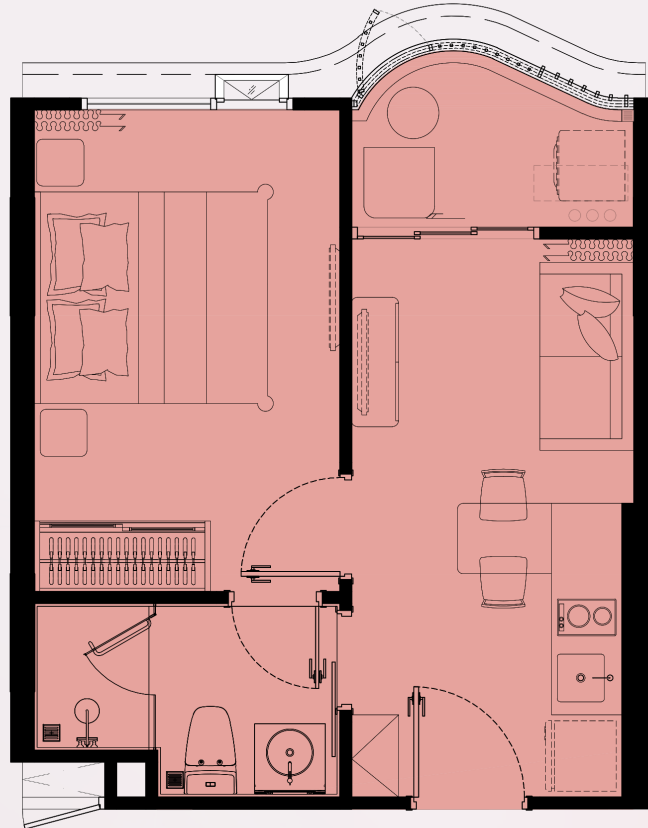

UNIT PLAN

Coralina
KAMALA

1 BEDROOM M

1BMG2M

31 SQ.M.

*COMPANY RESERVES THE RIGHT TO AMEND THE TERMS AND CONDITIONS, AT ANY TIME WITHOUT PRIOR NOTICE.

*THE IMAGES SHOWN ARE COMPUTER GENERATED. ANY CHANGE CAN BE APPLIED WITHOUT NOTICE. ALL RIGHTS RESERVED

*the*TITLE