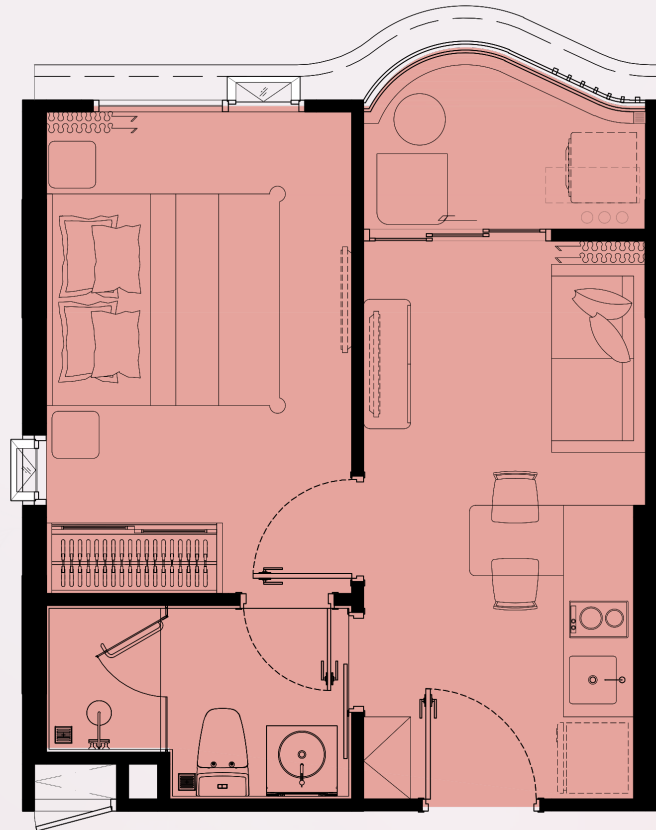

*the*TITLE

UNIT PLAN

Coralina
KAMALA

1 BEDROOM M

1BMC1

30 SQ.M.

*COMPANY RESERVES THE RIGHT TO AMEND THE TERMS AND CONDITIONS, AT ANY TIME WITHOUT PRIOR NOTICE.
*THE IMAGES SHOWN ARE COMPUTER GENERATED. ANY CHANGE CAN BE APPLIED WITHOUT NOTICE. ALL RIGHTS RESERVED

*the*TITLE

UNIT PLAN

Coralina
KAMALA

1 BEDROOM M

1BMC2

31 SQ.M.

*COMPANY RESERVES THE RIGHT TO AMEND THE TERMS AND CONDITIONS, AT ANY TIME WITHOUT PRIOR NOTICE.
*THE IMAGES SHOWN ARE COMPUTER GENERATED. ANY CHANGE CAN BE APPLIED WITHOUT NOTICE. ALL RIGHTS RESERVED