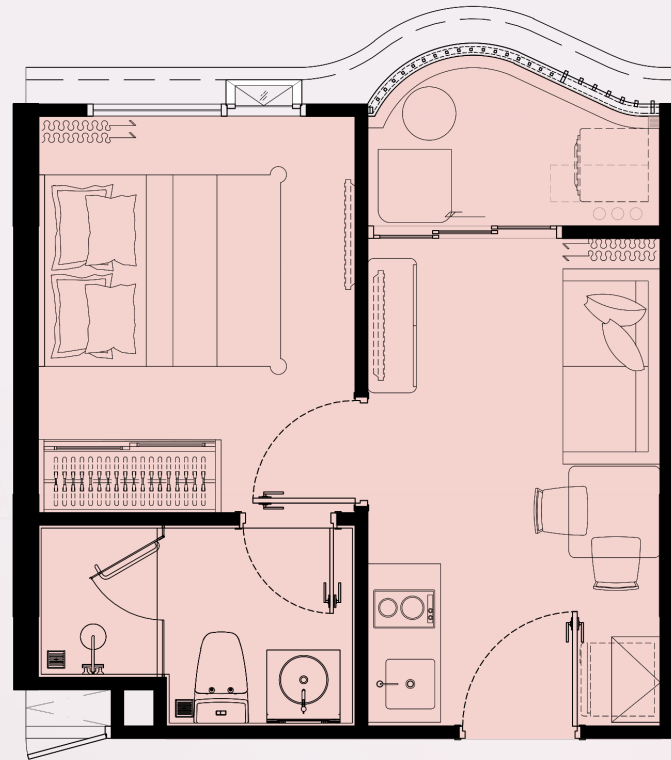

Coralina

KAMALA

UNIT PLAN

UNIT PLAN

Coralina
KAMALA

1 BEDROOM S

1BSC1

26 SQ.M.

*the*TITLE

UNIT PLAN

Coralina
KAMALA

1 BEDROOM S

1BSC1M

26 SQ.M.

*COMPANY RESERVES THE RIGHT TO AMEND THE TERMS AND CONDITIONS, AT ANY TIME WITHOUT PRIOR NOTICE.
*THE IMAGES SHOWN ARE COMPUTER GENERATED. ANY CHANGE CAN BE APPLIED WITHOUT NOTICE. ALL RIGHTS RESERVED

*the*TITLE

UNIT PLAN

Coralina
KAMALA

1 BEDROOM S

1BSC2

26 SQ.M.

*COMPANY RESERVES THE RIGHT TO AMEND THE TERMS AND CONDITIONS, AT ANY TIME WITHOUT PRIOR NOTICE.

*THE IMAGES SHOWN ARE COMPUTER GENERATED. ANY CHANGE CAN BE APPLIED WITHOUT NOTICE. ALL RIGHTS RESERVED

*the*TITLE

UNIT PLAN

Coralina
KAMALA

1 BEDROOM S

1BSG1

26 SQ.M.

*COMPANY RESERVES THE RIGHT TO AMEND THE TERMS AND CONDITIONS, AT ANY TIME WITHOUT PRIOR NOTICE.

*THE IMAGES SHOWN ARE COMPUTER GENERATED. ANY CHANGE CAN BE APPLIED WITHOUT NOTICE. ALL RIGHTS RESERVED